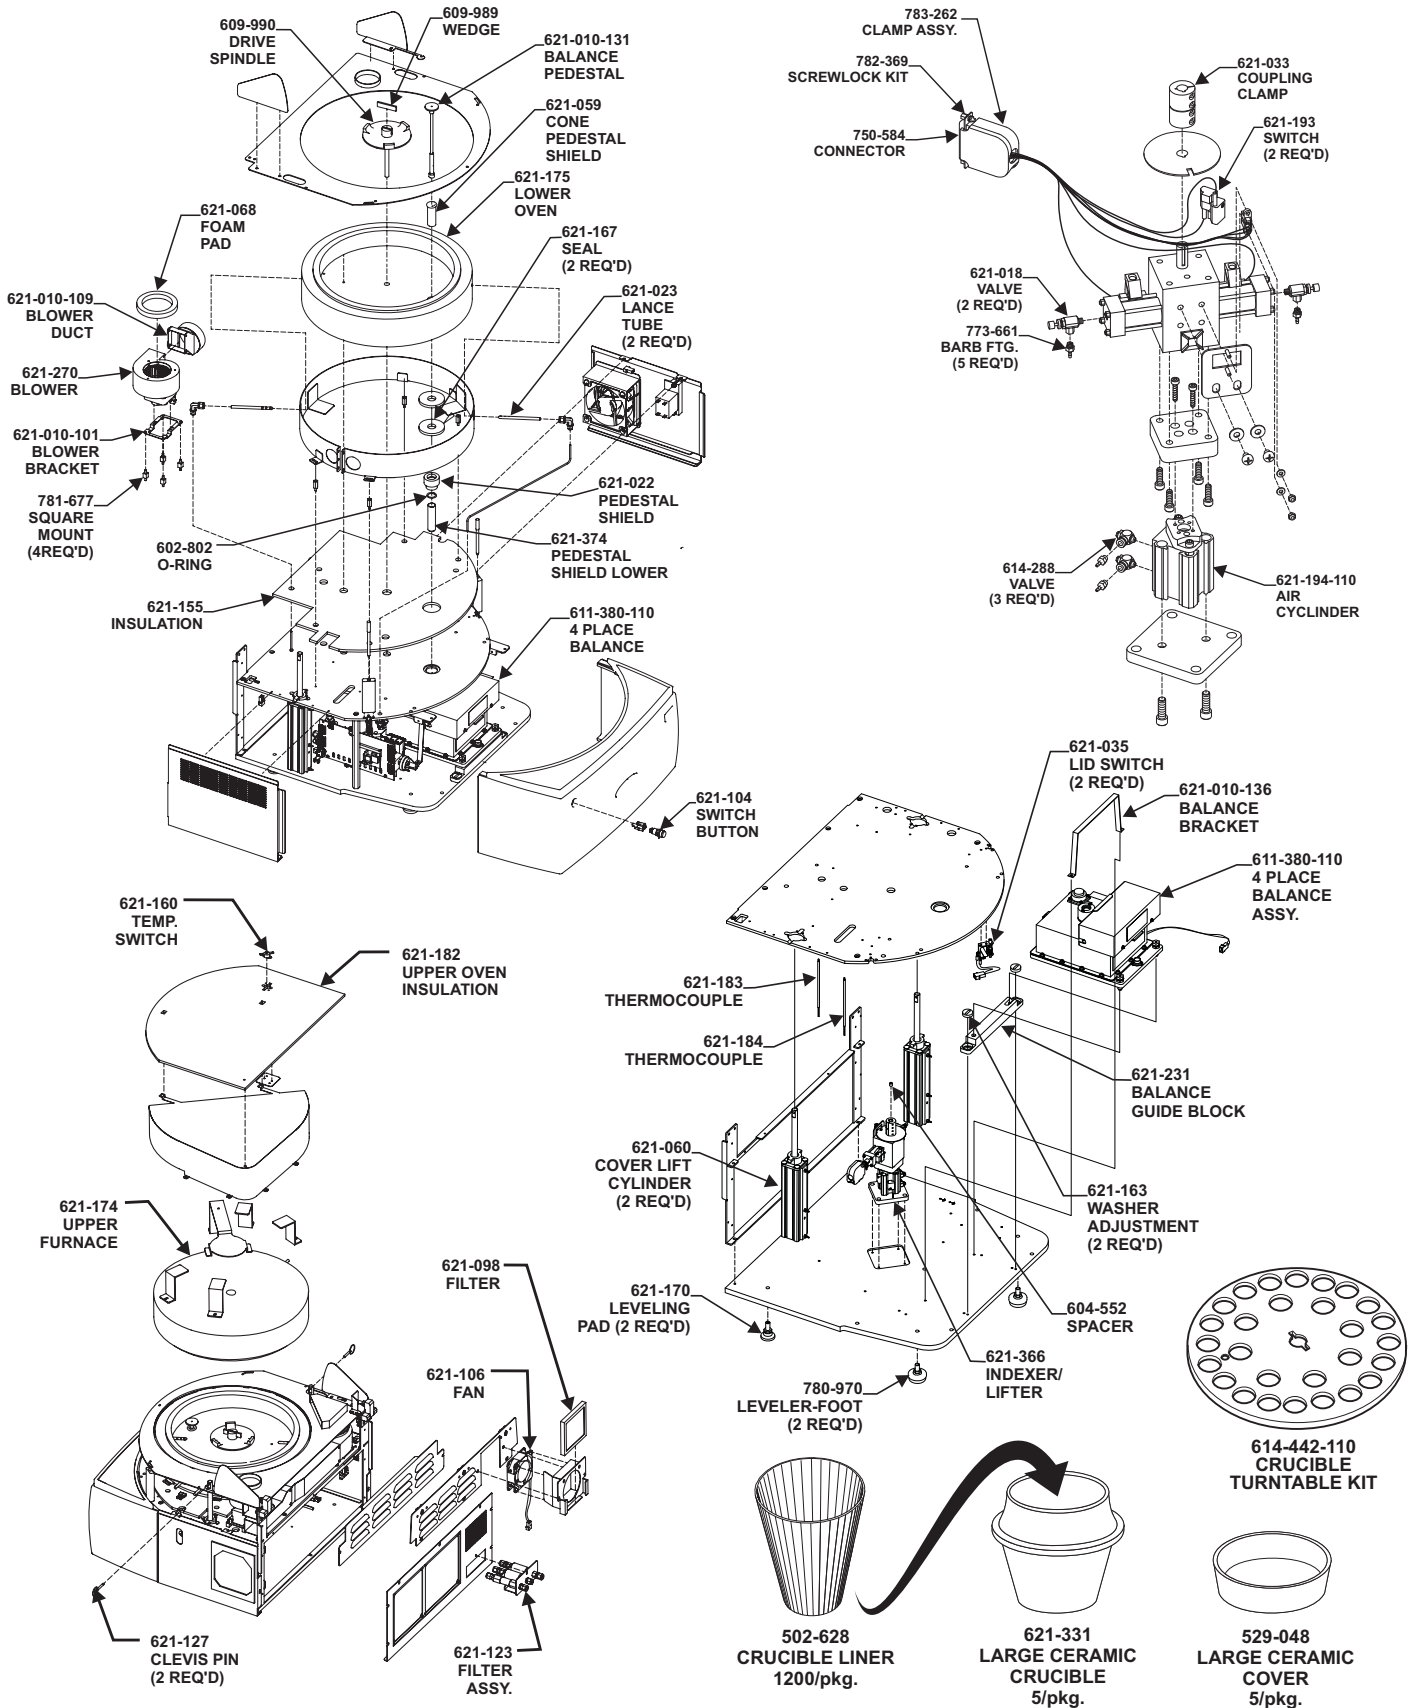

Note: Part numbers and standards' values may change. Consult LECO for the latest information.

**GENERAL COMBUSTION SUPPLIES**

621-331	Ceramic Crucible—Large (5 pkg)
529-048	Ceramic Crucible Cover—Large (5 pkg)
502-628	Crucible Foil Liner (1200/pkg)
761-929	Crucible Tongs
778-898	Crucible Cover Forceps
614-442-110	Crucible Turntable—Large (Kit)
776-978	Glass Scoop
777-046	Heat Resistant Glove

**OPTIONS**

621-010-140	Balance Calibration Kit (100 g) Includes: 100 g weight and 4-inch forceps
619-592-407	Air Regulator
619-592-406	Inert Gas Regulator
619-592-403	Oxygen Regulator
621-225G	External Blower Kit (115V)
621-361	~5 g Quartz Test Rod

**REFERENCE MATERIALS****COAL PROX-PLUS (50 grams)**

Part No.	Desc.	% Volatile	% Ash
502-680	Low	~17.0	~11.0
502-681	Medium	~32.0	~9.0
502-682	High	~41.0	~6.0

**COKE PROX-PLUS (50 grams)**

Part No.	Desc.	% Volatile	% Ash
502-684	Pet Coke Prox Plus	~11.7	~0.4
502-683	Met Coke Prox Plus	~1.0	~10.0

**CALCIUM OXALATE (50 grams)**

Part No.	% Weight Loss		
	@ 200°C	@ 400°C	@ 850°C
502-091	12	19	30

*NOTE: Part numbers and standards' values may change.  
Consult LECO for latest information.*